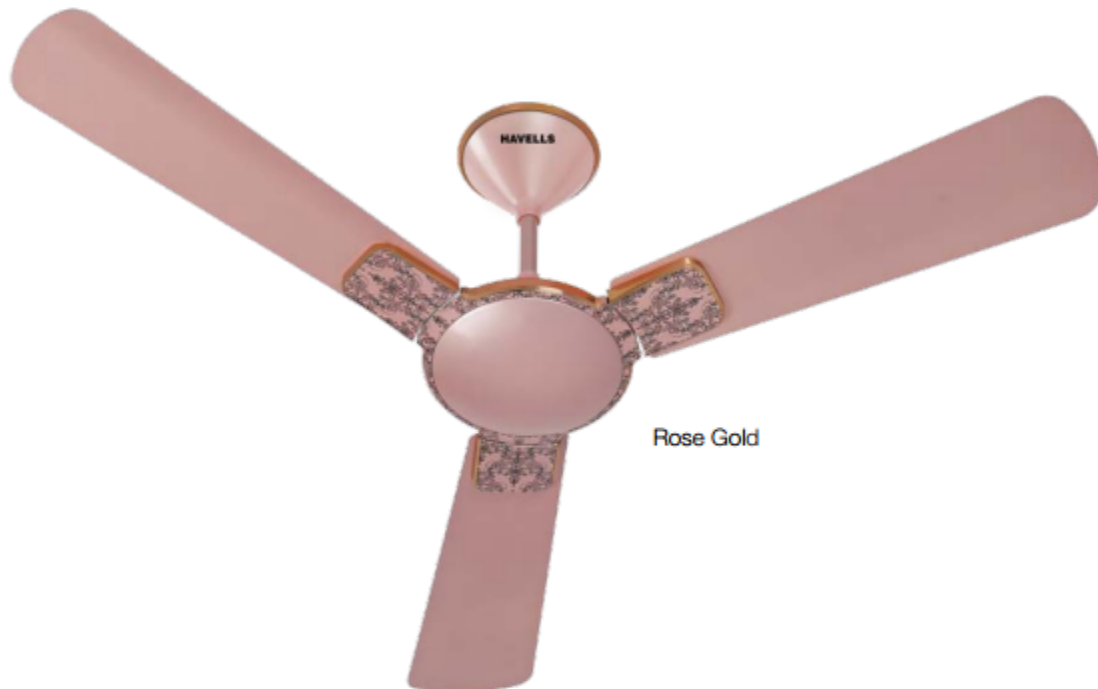

Rose Gold

ENTICER ART

Collector's Edition

- Sweep 1200 mm
- Unique inmould design pattern
- Designed to gel with modern interiors
- Fresh and novel graphic
- Superior metallic paint finish