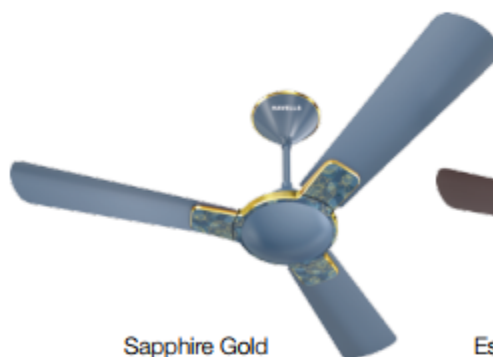

HAVELLS

DECORATIVE FANS

Beige Gold

ENTICER ART

FLORA

- Sweep 1200 mm
- Wider tip blade for more air spread
- Unique inmould design floral pattern
- Designed to gel with modern interiors
- Fresh and novel graphics
- Superior metallic paint finish

Sapphire Gold

Espresso Brown Gold

Champagne Cola

ENTIGER ART

FAUNA

- Sweep 1200 mm
- Wider tip blade for more air spread
- Unique inmould design fauna pattern
- Designed to gel with modern interiors
- Fresh and novel graphics
- Superior metallic paint finish