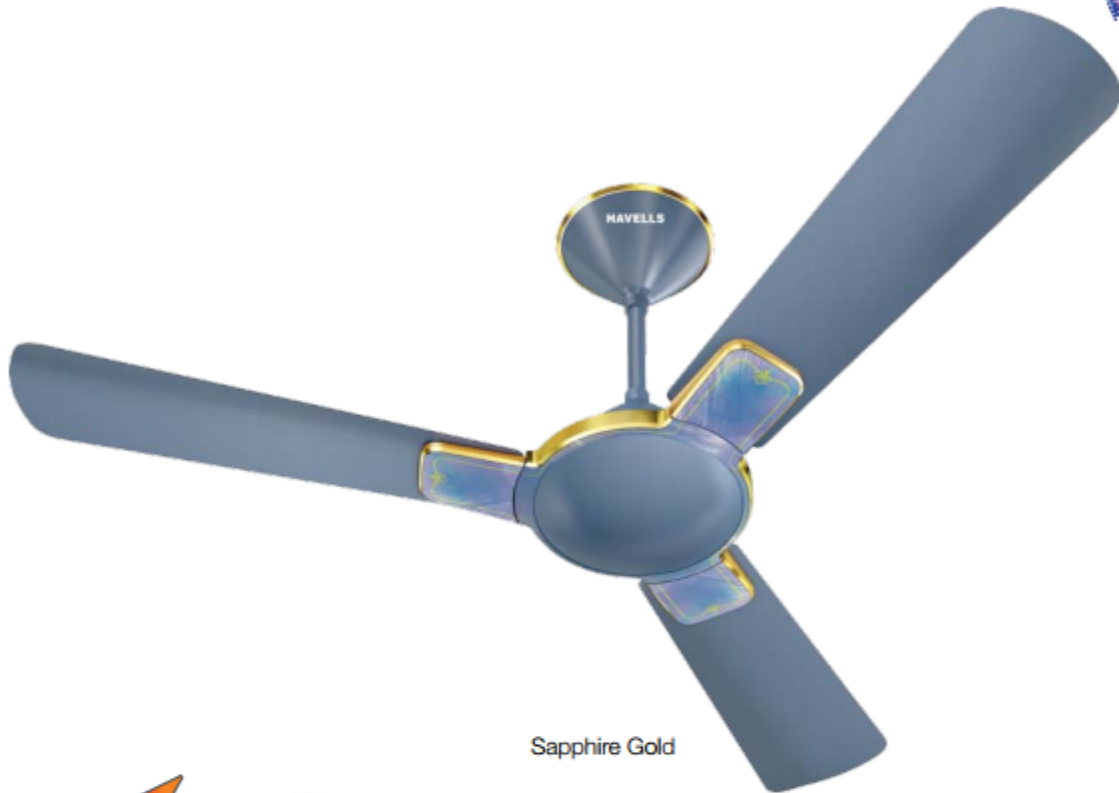

HAVELLS

DECORATIVE FANS

Beige Gold

ENTICER ART

FLORA

- Sweep 1200 mm
- Wider tip blade for more air spread
- Unique inmould design floral pattern
- Designed to gel with modern interiors
- Fresh and novel graphics
- Superior metallic paint finish

Pearl white

ENTIGER ART

STONE

- Sweep 1200 mm
- Wider tip blade for more air spread
- Unique inmould design stone pattern
- Designed to gel with modern interiors
- Fresh and novel graphics
- Superior metallic paint finish

Sapphire Gold

ENTICER ART

AQUA PEARL

- Sweep 1200 mm
- Wider tip blade for more air spread
- Unique inmould design aqua pattern
- Designed to gel with modern interiors
- Fresh and novel graphics
- Superior metallic paint finish