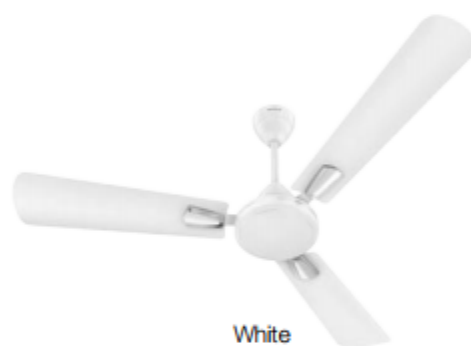

Pearl White Silver

Gold Mist Pearl Brown

SPARTZ

- Sweep 1200 mm
- Optimum air delivery even at low voltage
- Available in stunning color combinations

Pearl White Ocean Blue

Pearl White Baby Blue

Brown

SAMRAAT DECO

- Sweep 1200 mm
- Exotic rich looks with modern styling
- Optimum air delivery even at low voltages
- High Performance Motor
- Wider Tip Blade for more air spread

White

Bianco

Quartz

New Arrival

ANDRIA

- High speed
- Dust resistant*
- Sweep 900 mm, 1200 mm & 1400 mm
- Modern design to suit contemporary interiors
- Ribbed blade ensures high air delivery & air thrust
- Long lasting metallic finish