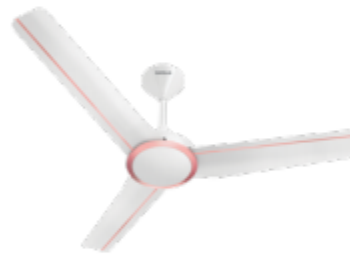

Pearl White Lt Copper