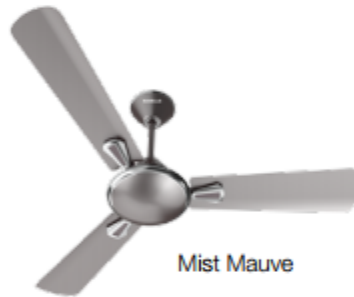

FESTIVA

- Sweep 1200 mm
- Dust Resistant*
- Metallic paint finish
- High performance even at low voltage
- Motor with decorative ring
- Decorative trims on blades & canopy

*Note : Espresso brown color is without dust resistant feature.