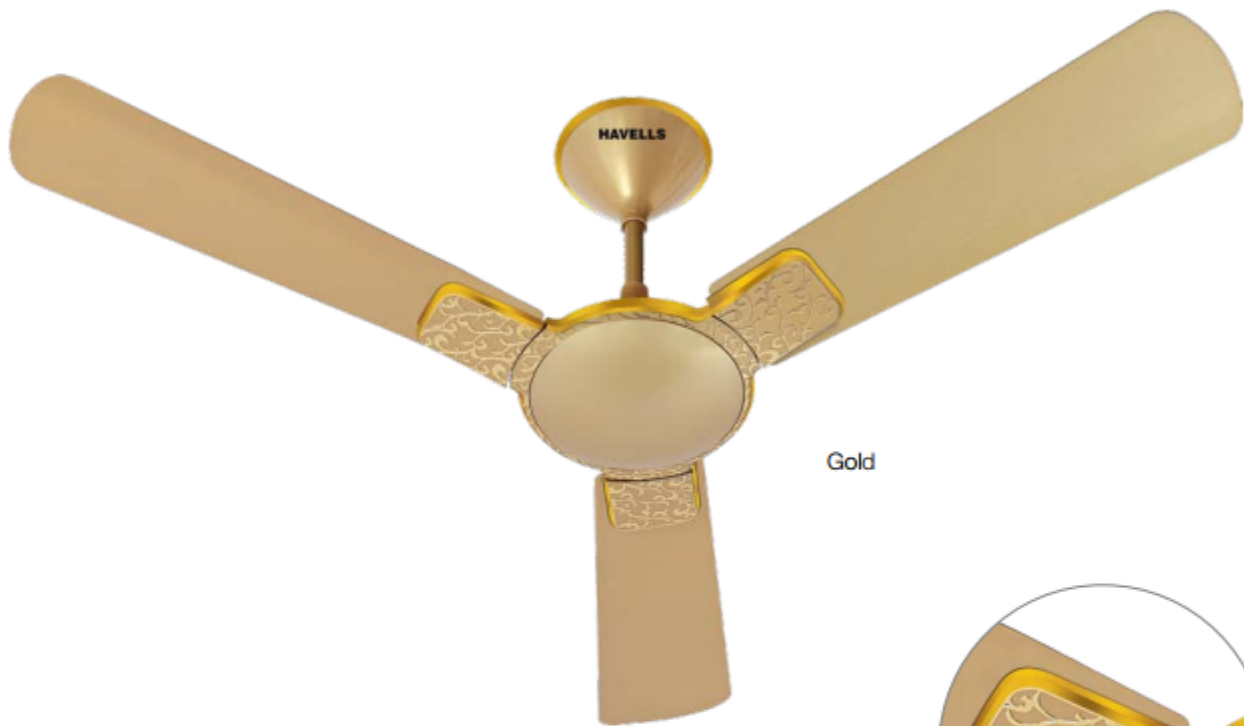

HAVELLS

DECORATIVE FANS

Beige Gold

ENTICER ART

FLORA

- Sweep 1200 mm
- Wider tip blade for more air spread
- Unique inmould design floral pattern
- Designed to gel with modern interiors
- Fresh and novel graphics
- Superior metallic paint finish

Pearl White

Rosewood

New Arrival

ENTIGER WOOD

- Sweep 1200 mm
- Dust Resistant
- In mould design
- Wider Tip Blade for more air spread
- Metallic Paint finish

Oakwood

Note: Dust resistant will not be applicable for matt finish.

Walnut

ENTICER VINEER

- Sweep 1200 mm
- Contemporary Aesthetics and Styling
- Wooden Texture to match with your home decor
- Wider Tip Blade for more air spread

Silver

New Arrival

ENTICER HUES

SILVER

- Sweep 1200 mm
- Unique inmould design pattern
- Designed to gel with modern interiors
- Fresh and novel graphics
- Superior metallic paint finish