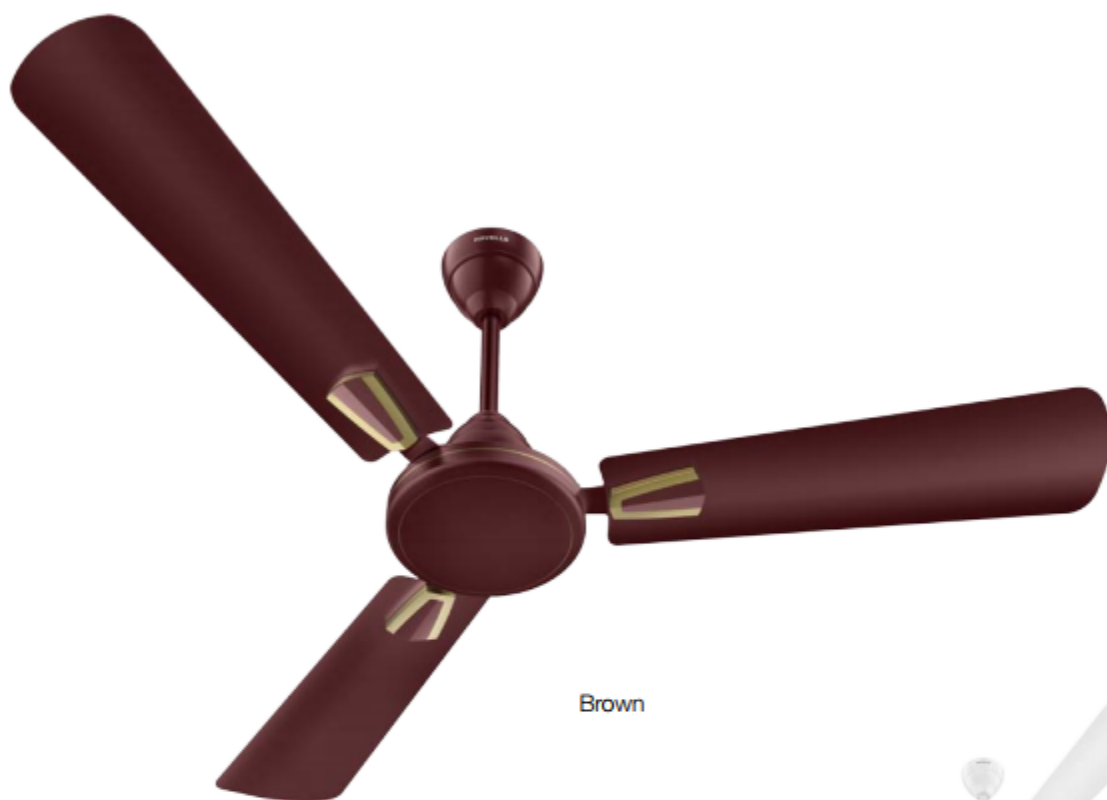

Pearl White Silver

Gold Mist Pearl Brown

SPARTZ

- Sweep 1200 mm
- Optimum air delivery even at low voltage
- Available in stunning color combinations

Pearl White Ocean Blue

Pearl White Baby Blue

Brown

SAMRAAT DECO

- Sweep 1200 mm
- Exotic rich looks with modern styling
- Optimum air delivery even at low voltages
- High Performance Motor
- Wider Tip Blade for more air spread

White

Bianco

Quartz

New Arrival

ANDRIA

- High speed
- Dust resistant*
- Sweep 900 mm, 1200 mm & 1400 mm
- Modern design to suit contemporary interiors
- Ribbed blade ensures high air delivery & air thrust
- Long lasting metallic finish