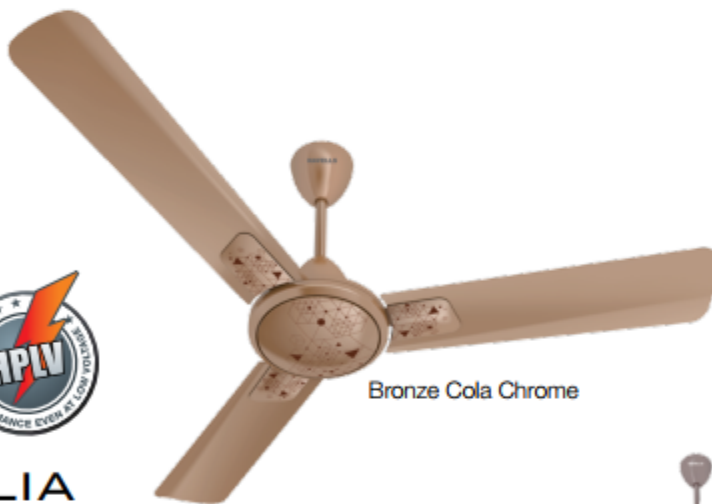

Dusk Lt Copper

TRINITY

- Sweep 1200 mm
- Invisible shank to gel with modern interiors
- Modular motor with full length foiling blade
- Superior metallic paint finish

Pearl White Lt Copper

Black Lt Copper

Bronze Cola Chrome

Pearl White Copper

ANTILIA

- Sweep 1200 mm
- High speed
- Static false bottom cover with IMD pattern
- Defused trims with IMD pattern on the blades

Mist Chrome

Metallic Black Chrome

Matt. Black

FUSION PRIME

- Sweep 1200 mm
- Rich trendy looks
- Curved blades with elegant trims
- Stylish canopies

Indigo Blue

Pearl White

Expresso Brown

Pearl White Silver

Silver Blue

FUSION

- Sweep 600 mm, 900 mm, 1050 mm, 1200 mm & 1400 mm
- Metallic paint finish
- Decorative trims on motor cover, canopy & blades
- Optimum performance even at low voltage