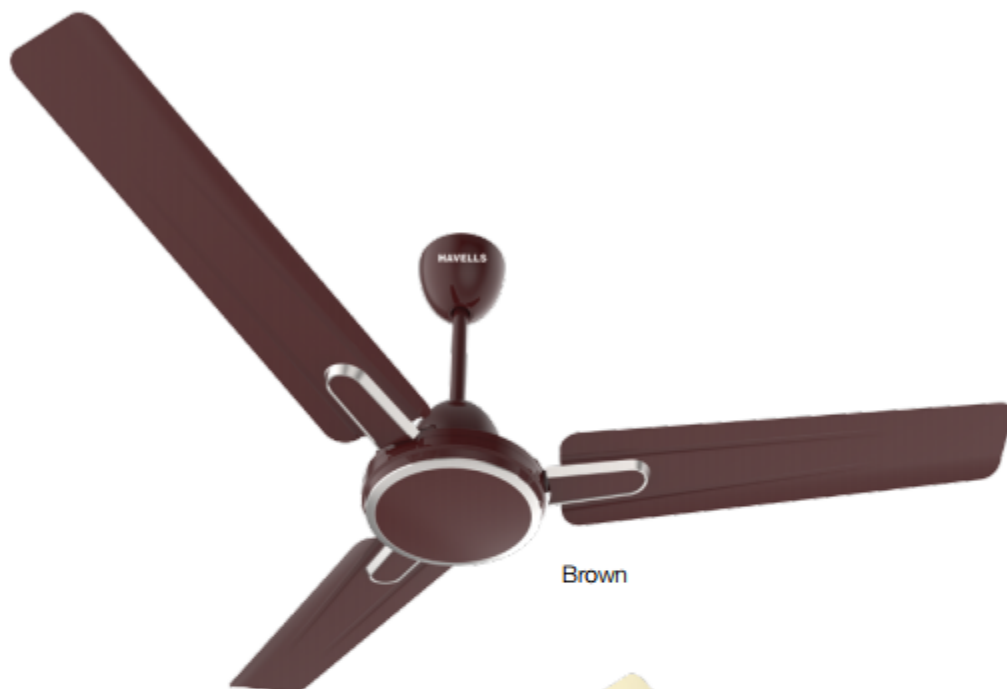

White Maroon

New Arrival

EQUS

- Sweep 1200 mm
- Innovative trim design
- Exotic rich looks with modern styling
- High quality and Subtle Chrome Highlights
- High Speed Fan with 390 revolutions per minute
- Crisp, Geometric design to suit contemporary Interiors
- Optimized Trim size for better Air delivery and less air turbulence

Ivory Bronze

Smoke Brown

White Pearl Ivory

Pearl White Silver

TROIKA

- Sweep 1200 mm
- Rich trendy looks
- Curved blades with elegant trims
- Stylish canopies

Champagne Honey

Brown