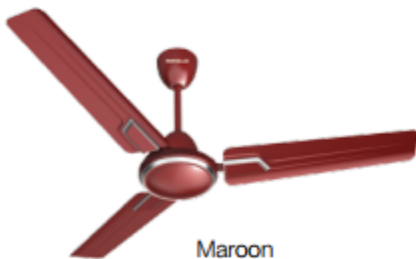

New Arrival

ANDRIA

- High speed
- Dust resistant*
- Sweep 900 mm, 1200 mm & 1400 mm
- Modern design to suit contemporary interiors
- Ribbed blade ensures high air delivery & air thrust
- Long lasting metallic finish

Maroon

*Note : Espresso brown & Indigo blue color are without dust resistant feature

HAVELLS