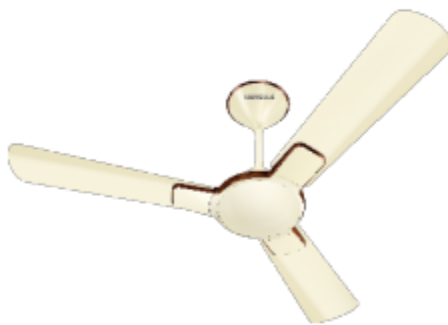

Pearl Ivory Cola Chrome