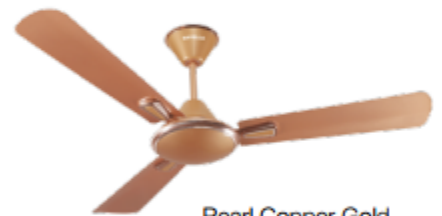

Pearl Copper Gold