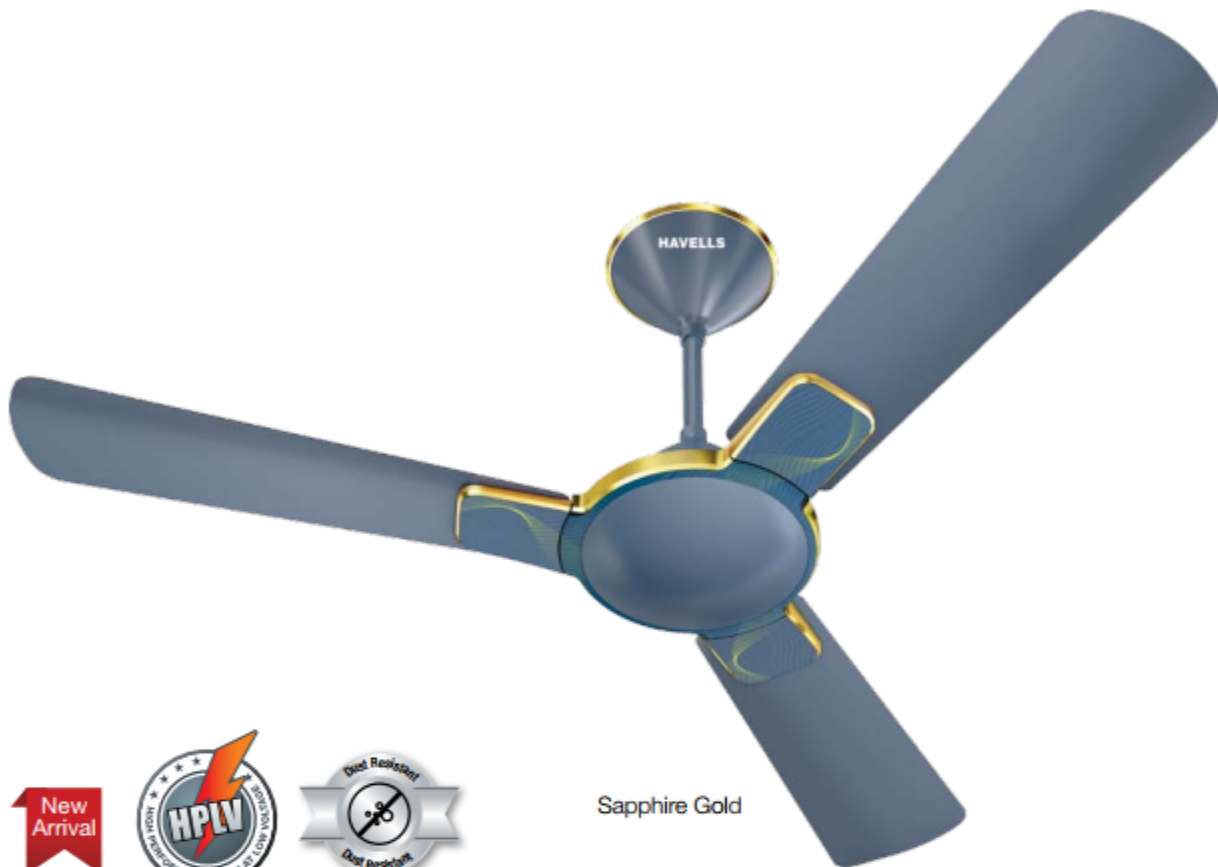

Sapphire Gold

ENTICER ART

WAVE

- Sweep 1200 mm
- Wider tip blade for more air spread
- Unique inmould design wave pattern
- Designed to gel with modern interiors
- Fresh and novel graphics
- Superior metallic paint finish