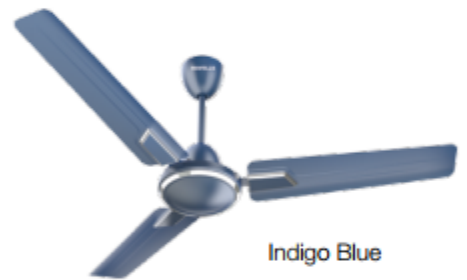

- Sweep 1200 mm
- Exotic rich looks with modern styling
- Optimum air delivery even at low voltages
- High Performance Motor
- Wider Tip Blade for more air spread

White

Bianco

Quartz

New Arrival

ANDRIA

- High speed
- Dust resistant*
- Sweep 900 mm, 1200 mm & 1400 mm
- Modern design to suit contemporary interiors
- Ribbed blade ensures high air delivery & air thrust
- Long lasting metallic finish