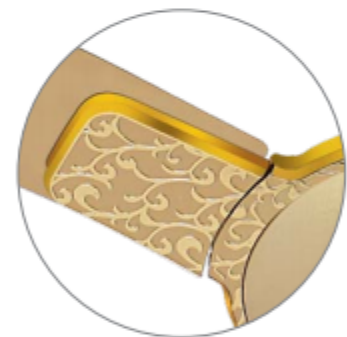

Pearl White

Rosewood

New Arrival

ENTIGER WOOD

- Sweep 1200 mm
- Dust Resistant
- In mould design
- Wider Tip Blade for more air spread
- Metallic Paint finish

Oakwood

Note: Dust resistant will not be applicable for matt finish.

Walnut

ENTICER VINEER

- Sweep 1200 mm
- Contemporary Aesthetics and Styling
- Wooden Texture to match with your home decor
- Wider Tip Blade for more air spread

Silver

New Arrival

ENTICER HUES

SILVER

- Sweep 1200 mm
- Unique inmould design pattern
- Designed to gel with modern interiors
- Fresh and novel graphics
- Superior metallic paint finish

Gold

New Arrival

ENTICER HUES GOLD

- Sweep 1200 mm
- Unique inmould design pattern
- Designed to gel with modern interiors
- Fresh and novel graphics
- Superior metallic paint finish

 **HAVELLS**

ENTICER

- Sweep 600 mm, 900 mm, 1050 mm, 1200 mm & 1400 mm
- High Performance motor
- Dust Resistant*
- Unique inmould design pattern
- Exotic rich looks with modern styling
- Optimum air delivery even at low voltage
- Wider Tip Blade for more air spread