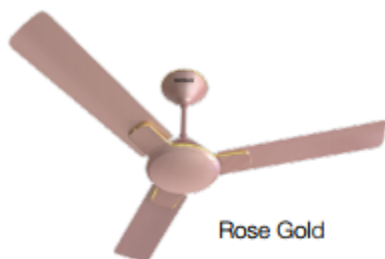

ENTICER

- Sweep 600 mm, 900 mm, 1050 mm, 1200 mm & 1400 mm
- High Performance motor
- Dust Resistant*
- Unique inmould design pattern
- Exotic rich looks with modern styling
- Optimum air delivery even at low voltage
- Wider Tip Blade for more air spread

*NOTE : Espresso brown & Indigo blue color are without dust resistant feature.

Rose Gold