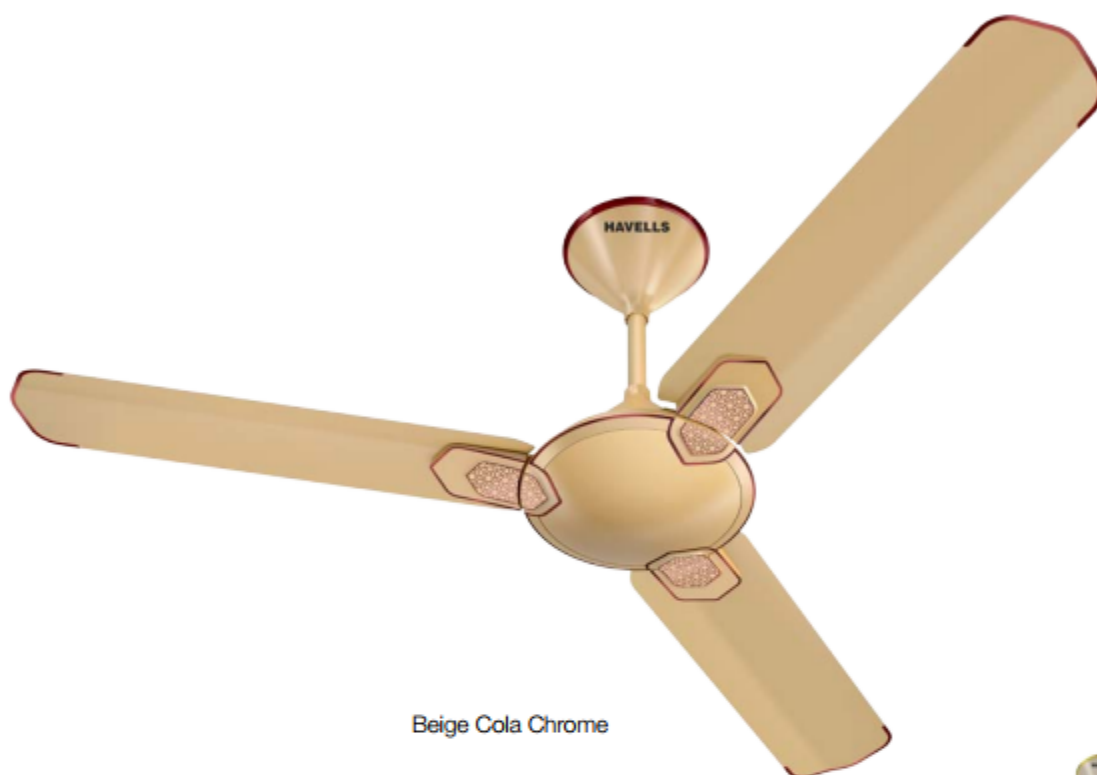

Beige Cola Chrome